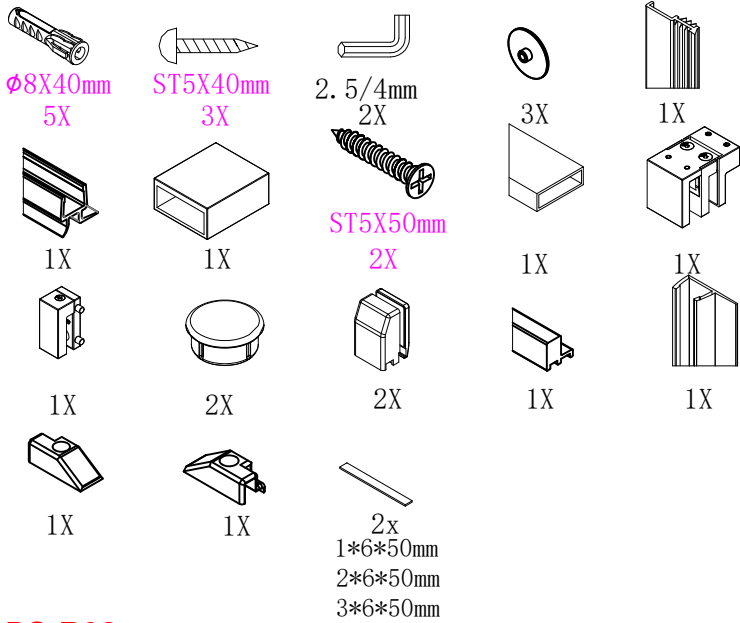

ROLLS

BS-R100/120/140

BS-R100B/120B/140B

polysan 

Polysan s.r.o.
Nesměřice 52
285 22 Zruč nad Sázavou
Czech Republic
www.polysan.cz

BS-R02

1

2